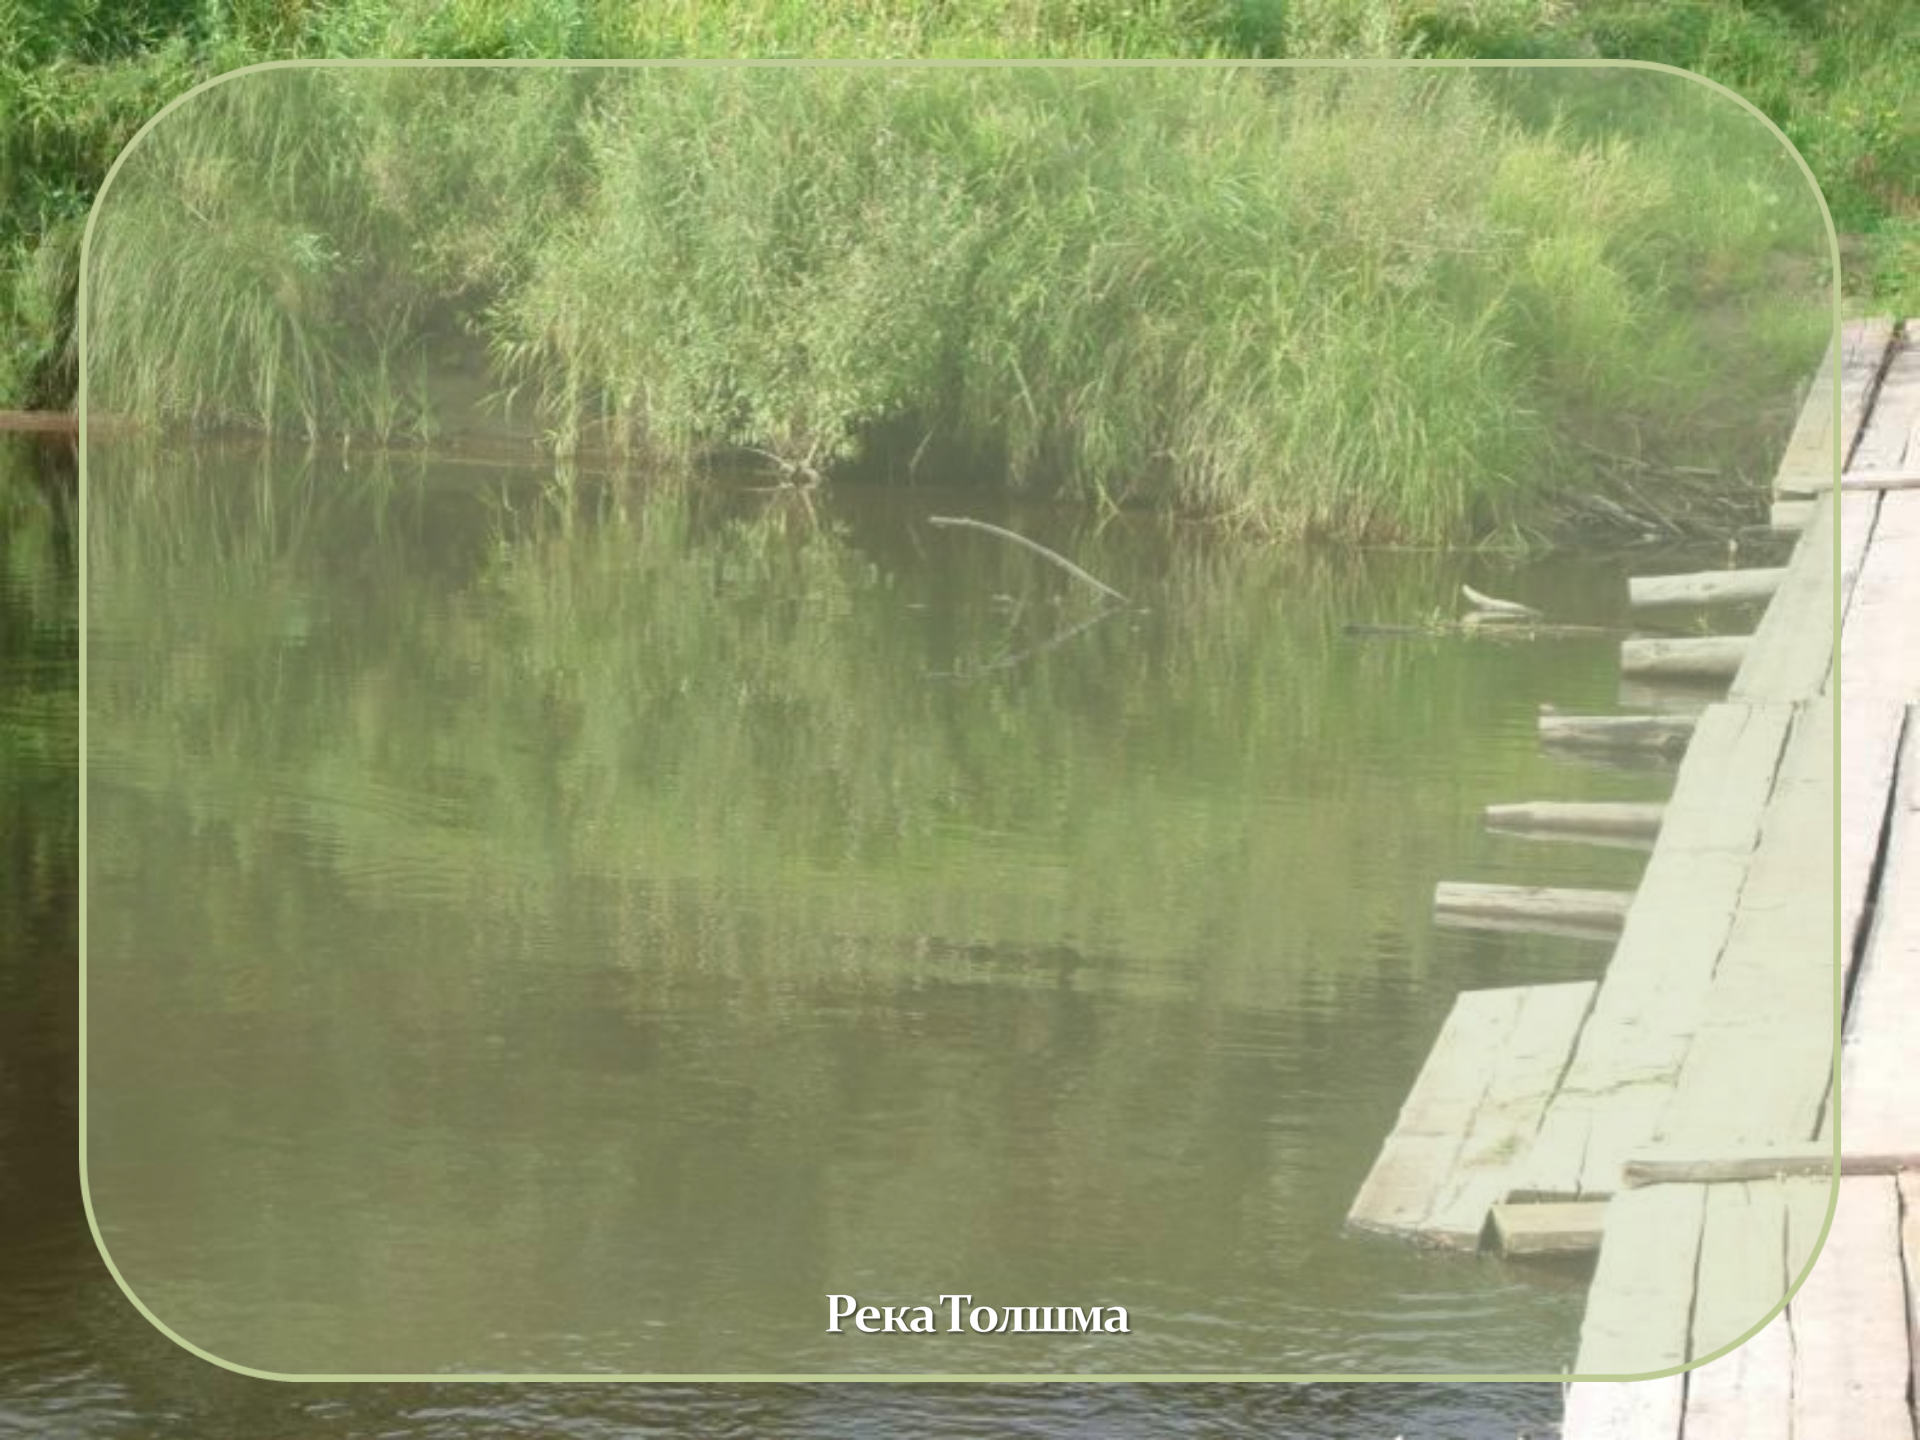

*Генерал-полковник И. С. ...*  
*...*

Похвальная грамота Николаю Рубцову

Ивы, река, соловьи

A scenic view of a river flowing through a lush green landscape. The river is in the center, surrounded by dense green vegetation and trees. In the background, there is a dense forest of tall trees. The sky is overcast. The entire image is framed by a light green border with rounded corners.

Речка за мною будет бежать и бежать

Река Толшма

A dirt road with visible tire tracks winds through a field of tall, dry grass. In the background, a stone bridge with two arches stands partially ruined, with some trees growing on top. To the right of the bridge is a long wooden building with a gabled roof. The sky is blue with some light clouds. The entire scene is framed by a rounded green border.