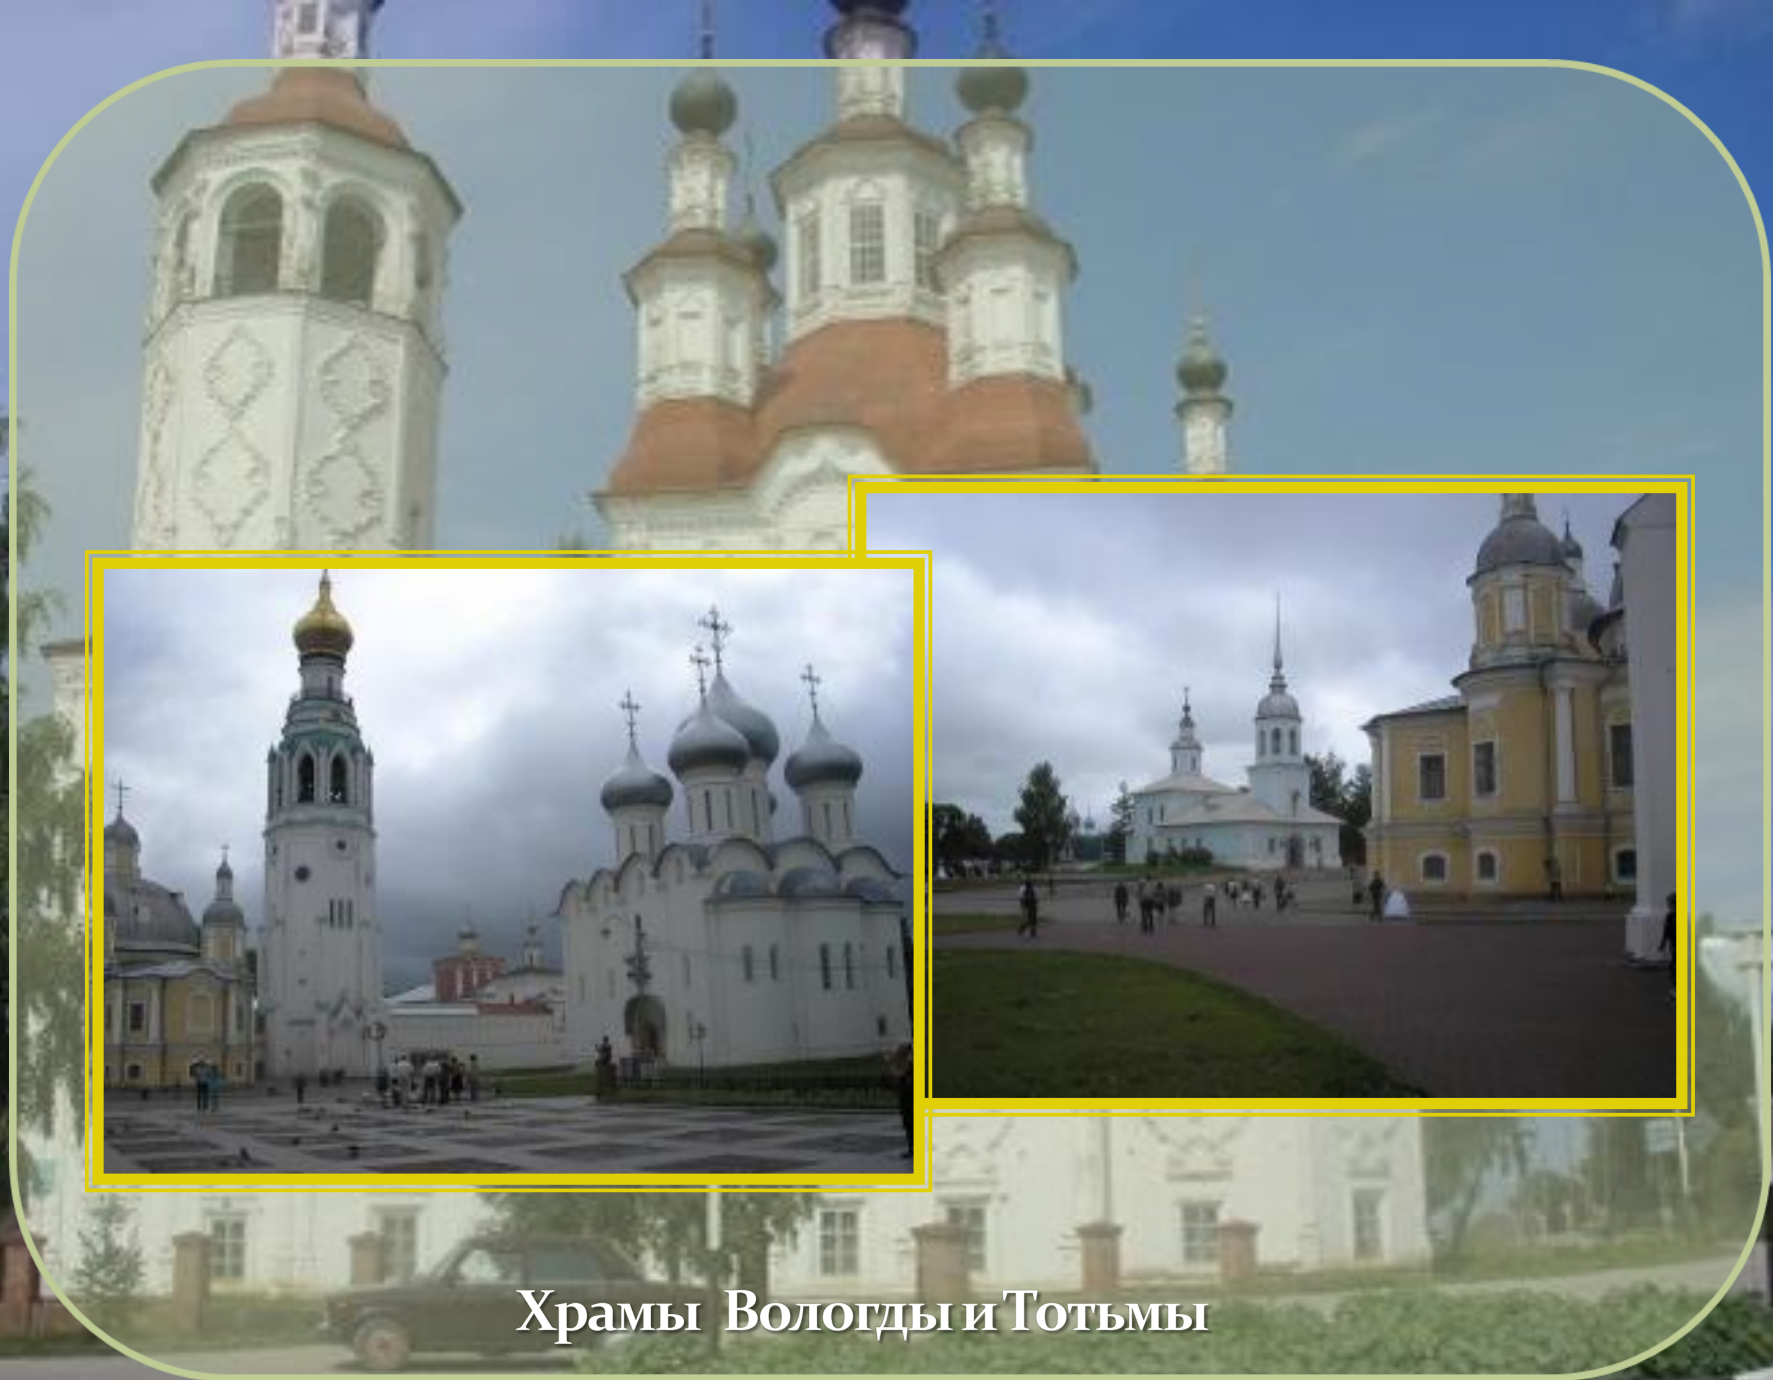

Храмы Вологды и Тотьмы