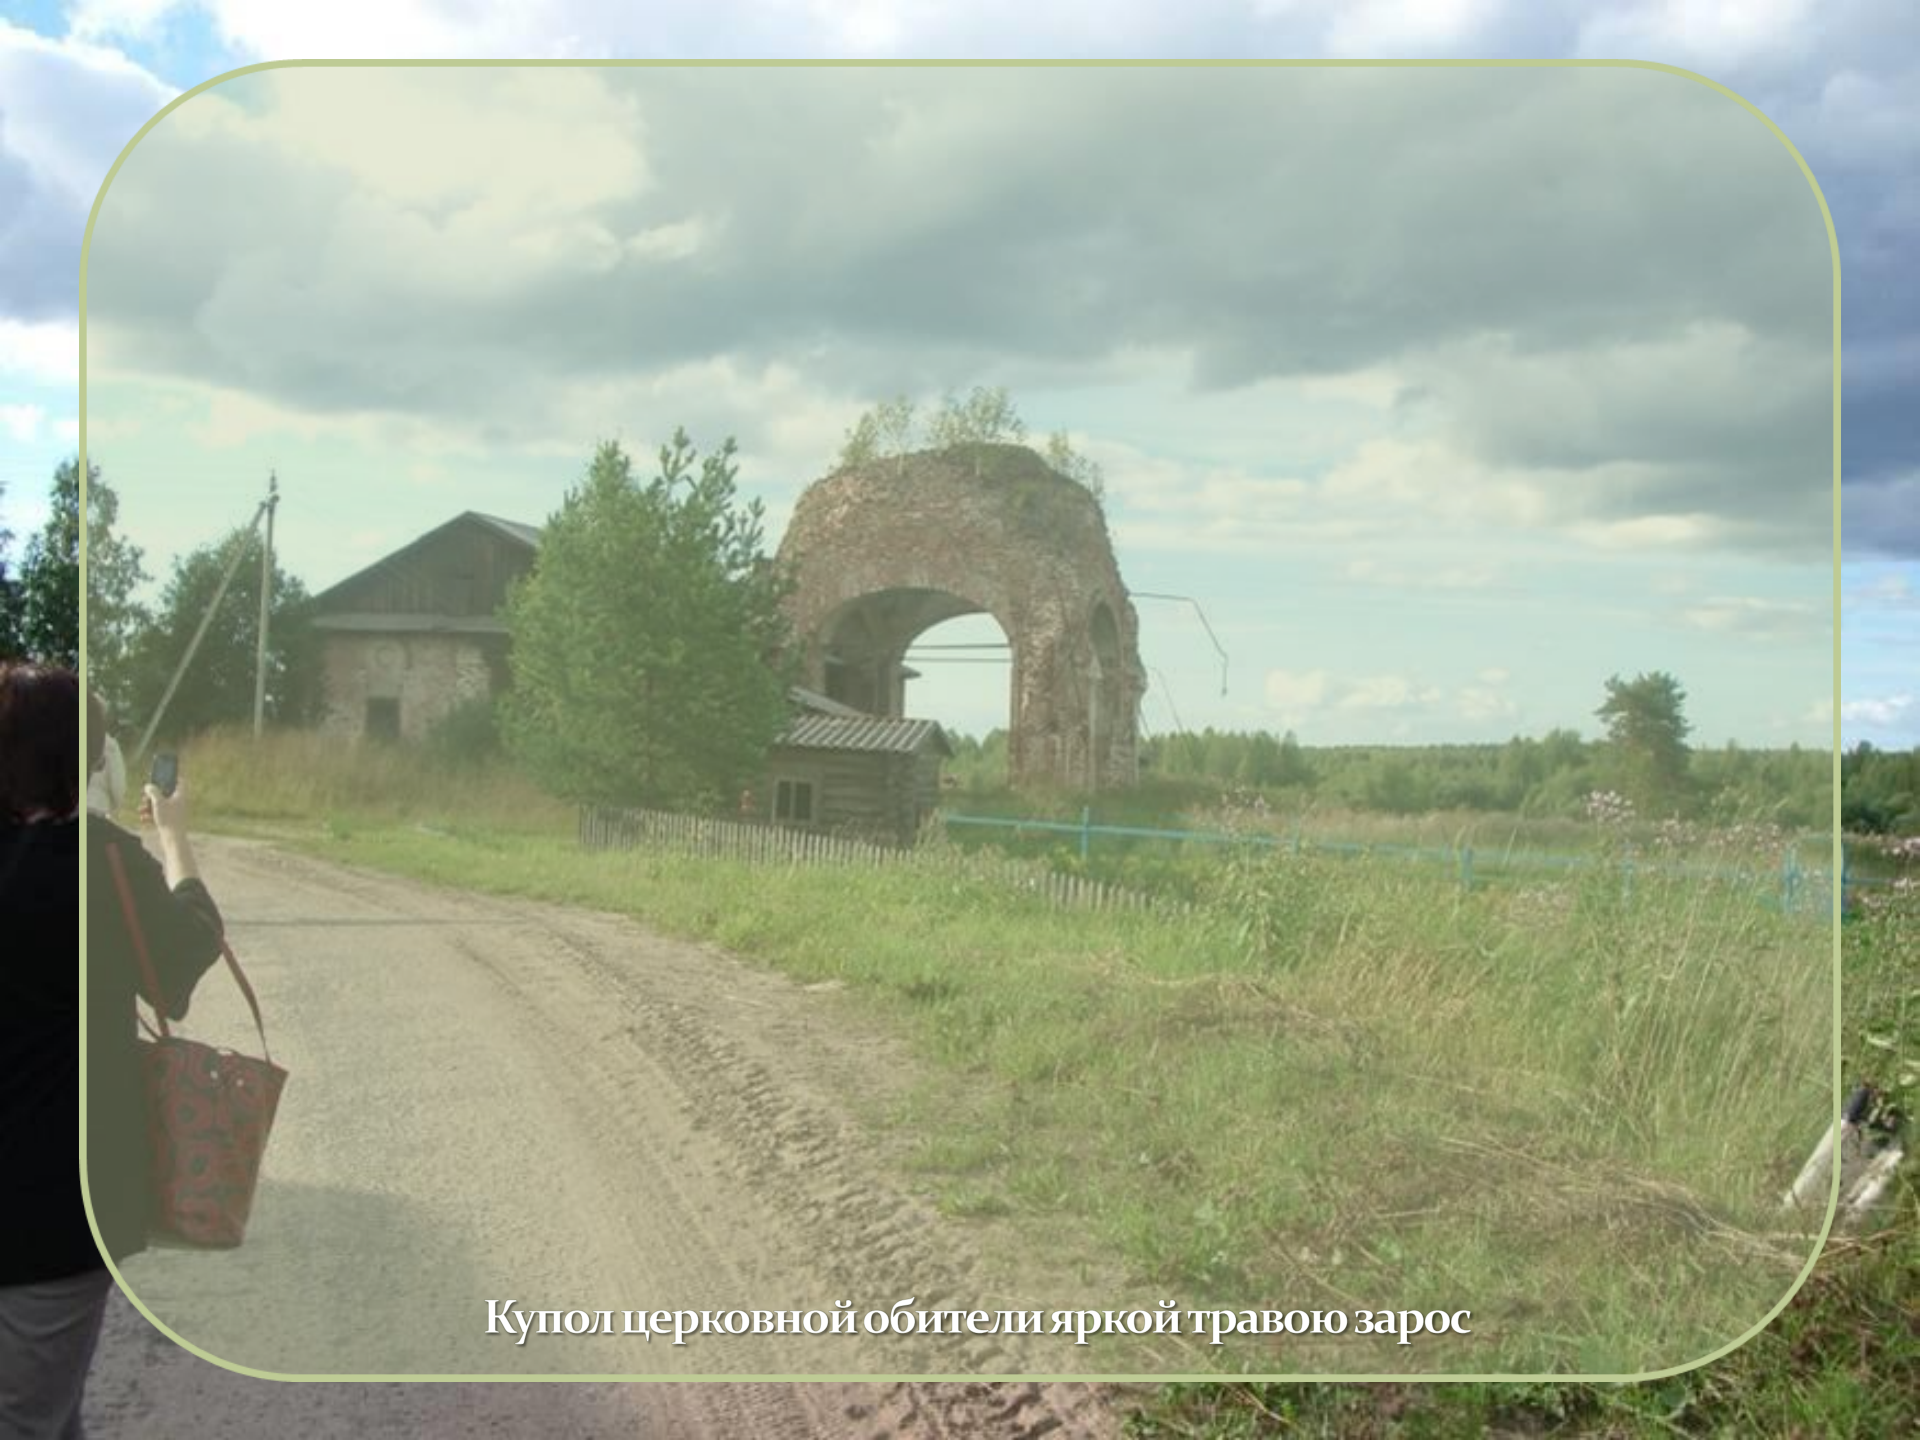

Купол церковной обители яркой травой зарос