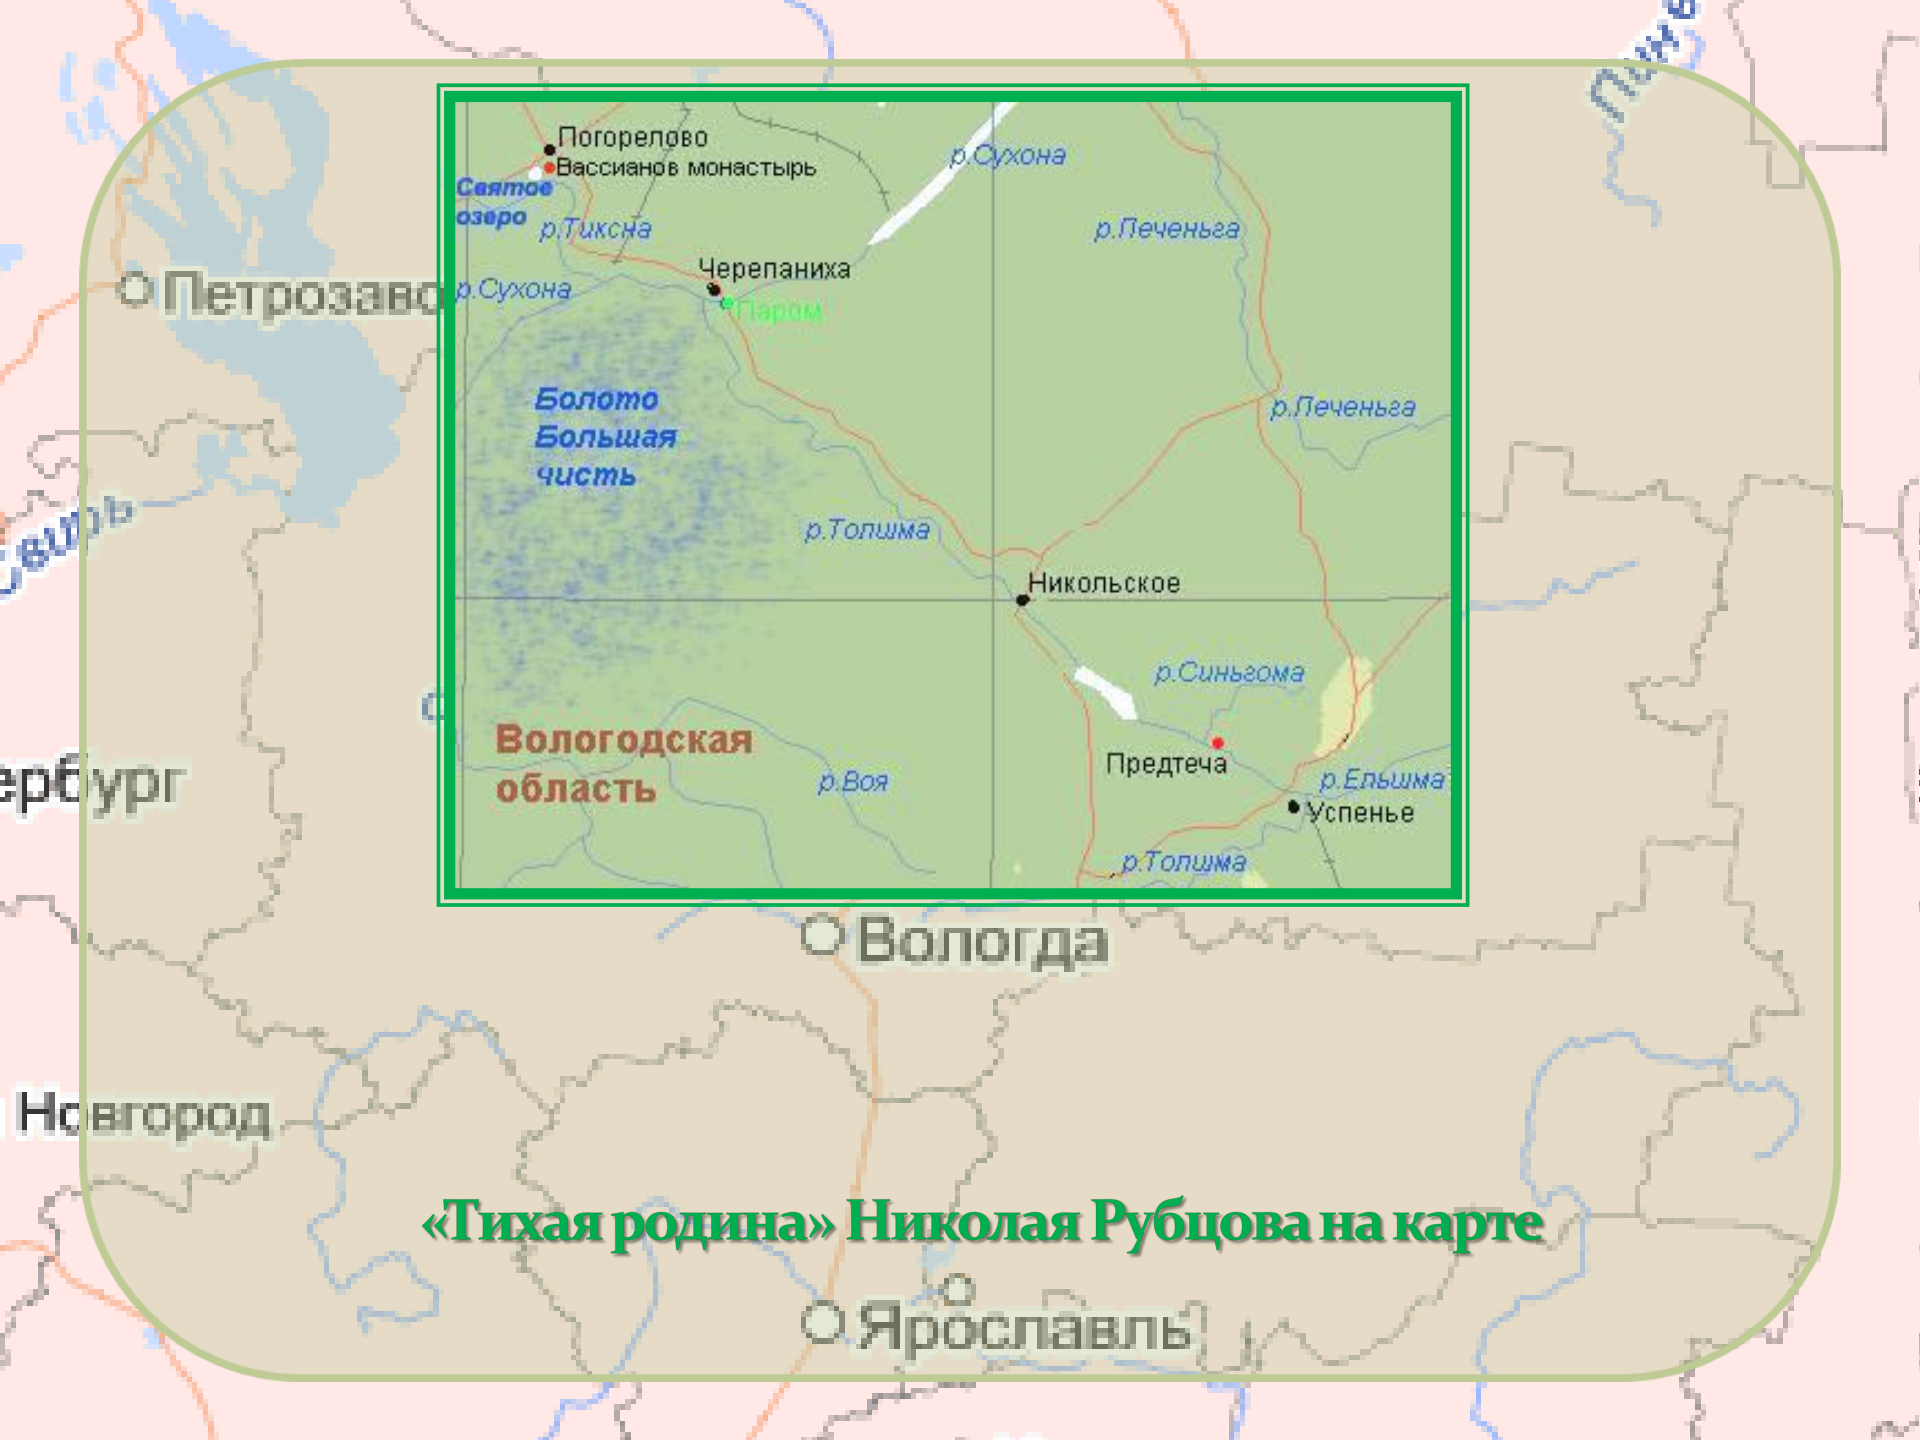

# «ТИХАЯ МОЯ РОДИНА»

Стихотворения  
Николая Рубцова

**«Тихая родина» Николая Рубцова на карте**

Храмы Вологды и Тотьмы

Детдомовцы в Николе

Коля Рубцов среди одноклассников

Речка за мною будет бежать и бежать

Река Толшма

A dirt road with visible tire tracks winds through a field of tall, dry grass. In the background, a stone bridge with two arches stands partially ruined, with some trees growing on top. To the right of the bridge is a long wooden building with a gabled roof. The sky is blue with some light clouds. The entire scene is framed by a rounded green border.